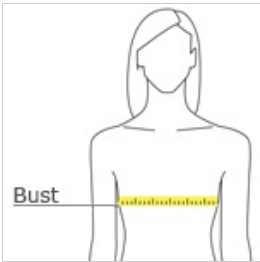

**

CARE INSTRUCTIONS

Machine wash warm, inside out, with like colors.
Only non-cholorine bleach. Tumble dry low.
Medium iron. Do not iron decoration. Do not dry clean.

front

back

HOW TO MEASURE

BUST

With arms down at sides, measure around the upper body, under arms and around the fullest part of the bust.

SIZE CHART

	S	M	L	XL
Size	6-8	8-10	10-12	14-18
Chest	32-33 1/2	33 1/2- 35 1/2	35 1/2- 37 1/2	37 1/2- 39 1/2

COLOR INFORMATION

Black

Blue Triblend

Charcoal-Black Triblend

Midnight

White