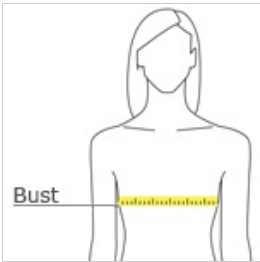

BC7501

**

CARE INSTRUCTIONS

Machine wash warm, inside out, with like colors.
Only non-chlorine bleach. Tumble dry low.
Medium iron. Do not iron decoration. Do not dry clean.

front

back

HOW TO MEASURE

BUST

With arms down at sides, measure around the upper body, under arms and around the fullest part of the bust.

SIZE CHART

	S	M	L	XL
Size	6-8	8-10	10-12	14-18
Bust	32-33 1/2	33 1/2- 35 1/2	35 1/2- 37 1/2	37 1/2- 39 1/2