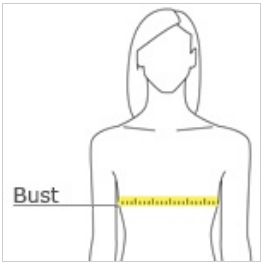

\*\*

**CARE INSTRUCTIONS**

Machine wash warm, inside out, with like colors.  
Only non-cholorine bleach. Tumble dry low.  
Medium iron. Do not iron decoration. Do not dry clean.

front

back

**HOW TO MEASURE**

**BUST**

With arms down at sides, measure around the upper body, under arms and around the fullest part of the bust.

**SIZE CHART**

	S	M	L	XL
Size	6-8	8-10	10-12	14-18
Bust	32-33 1/2	33 1/2- 35 1/2	35 1/2- 37 1/2	37 1/2- 39 1/2