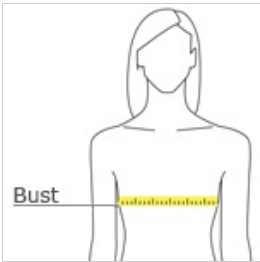

\*\*

**CARE INSTRUCTIONS**

Machine wash warm, inside out, with like colors.  
 Only non-chlorine bleach. Tumble dry low.  
 Medium iron. Do not iron decoration. Do not dry clean.

front

back

**HOW TO MEASURE**

**BUST**  
 With arms down at sides, measure around the upper body, under arms and around the fullest part of the bust.

**SIZE CHART**

|      | S         | M              | L              | XL             |
|------|-----------|----------------|----------------|----------------|
| Size | 6-8       | 8-10           | 10-12          | 14-18          |
| Bust | 32-33 1/2 | 33 1/2- 35 1/2 | 35 1/2- 37 1/2 | 37 1/2- 39 1/2 |