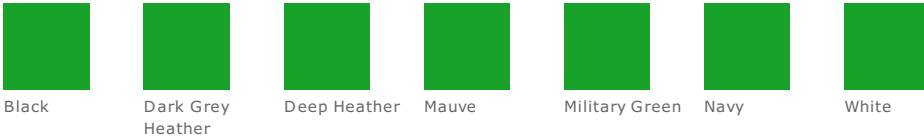

BC3945

\*\*

**CARE INSTRUCTIONS**

Machine wash warm, inside out, with like colors.  
Only non-chlorine bleach. Tumble dry low.  
Medium iron. Do not iron decoration. Do not dry clean.

front

back

**HOW TO MEASURE**

Black

Dark Grey Heather

Deep Heather

Mauve

Military Green

Navy

White