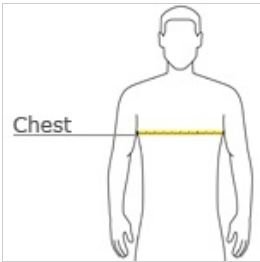

BC3945

\*\*

**CARE INSTRUCTIONS**

Machine wash warm, inside out, with like colors.  
Only non-chlorine bleach. Tumble dry low.  
Medium iron. Do not iron decoration. Do not dry clean.

front

back

**HOW TO MEASURE**

**CHEST**

With arms down at sides, measure around the upper body, under arms and over the fullest part of the chest.

**SIZE CHART**

	XS	S	M	L	XL	2XL
Chest	31-34	34-37	38-41	42-45	46-49	50-53

**COLOR INFORMATION**