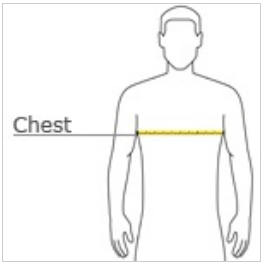

BC3650

**

CARE INSTRUCTIONS

Machine wash warm, inside out, with like colors.
Only non-cholorine bleach. Tumble dry low.
Medium iron. Do not iron decoration. Do not dry clean.

front

back

HOW TO MEASURE

CHEST

With arms down at sides, measure around the upper body, under arms and over the fullest part of the chest.

SIZE CHART

| | XS | S | M | L | XL | 2XL |
|-------|-------|-------|-------|-------|-------|-------|
| Chest | 31-34 | 34-37 | 38-41 | 42-45 | 46-49 | 50-53 |