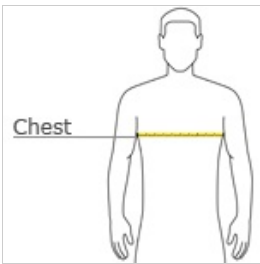

BC3001U

**

CARE INSTRUCTIONS

Machine wash warm, inside out, with like colors.
Only non-chlorine bleach. Tumble dry low.
Medium iron. Do not iron decoration. Do not dry clean.

front

back

HOW TO MEASURE

CHEST

With arms down at sides, measure around the upper body, under arms and over the fullest part of the chest.

SIZE CHART

	XS	S	M	L	XL	2XL	3XL
Chest	31-34	34-37	38-41	42-45	46-49	50-53	54-57

COLOR INFORMATION