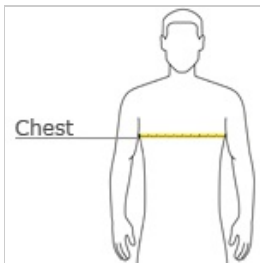

# The North Face® Canyon Flats Fleece Jacket. NF0A3LH9

Protect yourself from the elements at work or play with this sleek, smooth-faced fleece built for rock-solid durability and easy movement.

- 243 g/m2 100% polyester fleece
- Due to different fabric specs, please allow for slight color variations between the Ladies Canyon Flats Stretch Fleece Jacket and the Adult Canyon Flats Fleece Jacket.
- Smooth-faced fleece with a brushed interior for comfort
- Vislon center front zipper
- Concealed-zip right chest pocket with welding detail
- Raglan sleeves for extra mobility
- Secure-zip hand pockets
- Contrast, high-density The North Face logo heat transfer on left sleeve

front

back

## HOW TO MEASURE

### CHEST

With arms down at sides, measure around the upper body, under arms and over the fullest part of the chest.