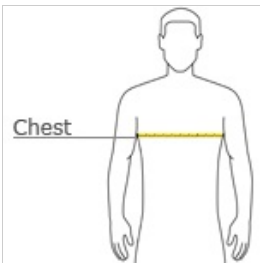

- 3.8-ounce, 100% polyester interlock with PosiCharge technology
- Removable tag for comfort and relabeling
- Set-in sleeves

Given the extreme heat required for sublimation, please consult with your decorator. It is highly recommended to sample test product by color before production.

HOW TO MEASURE

CHEST

With arms down at sides, measure around the upper body, under arms and over the fullest part of the chest.

SIZE CHART

	LT	XLT	2XLT	3XLT	4XLT
Chest	41-43	44-46	47-49	50-53	54-57

COLOR INFORMATION