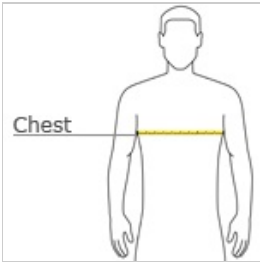

front

back

HOW TO MEASURE

CHEST
With arms down at sides, measure around the upper body, under arms and over the fullest part of the chest.

SIZE CHART

	LT	XLT	2XLT	3XLT	4XLT
Chest	41-43	44-46	47-49	50-53	54-57