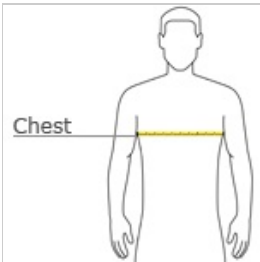

## CornerStone® ANSI 107 Class 2 Long Sleeve Safety T-Shirt. CS401LS

Stay safer on the jobsite in this high-visibility t-shirt that works as hard as you do.

- ANSI/ISEA 107 Class 2 certified
- 5.9-ounce, 100% polyester interlock
- Wicks moisture
- 2-in. wide reflective taping on front and back
- Left chest pocket for pens and notes
- Rib knit cuffs

### HOW TO MEASURE

#### CHEST

With arms down at sides, measure around the upper body, under arms and over the fullest part of the chest.