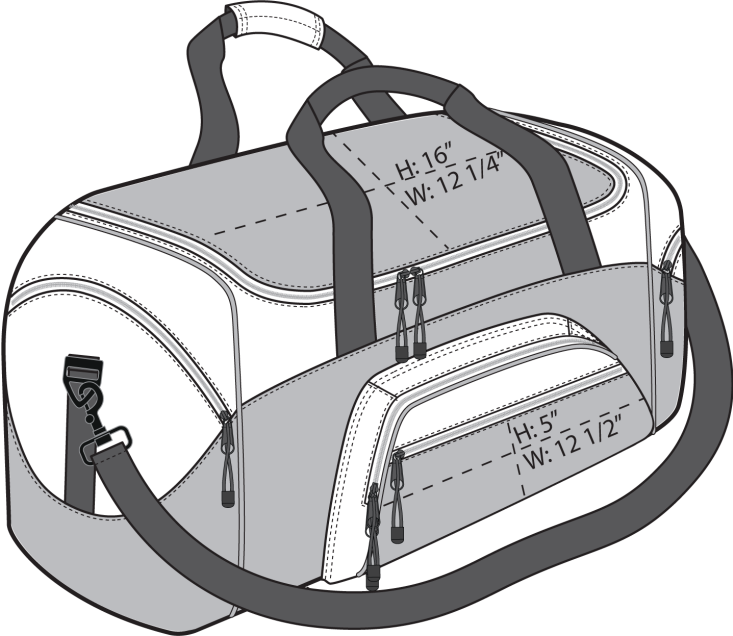

Port & Company® Colorblock Sport Duffel BG99

Our best-selling, budget-friendly duffel sized for the gym or weekend getaways.

- 600 denier polyester
- D-shaped zippered entry for easy access
- Two large zippered pockets
- Two exterior zippered pockets on front
- Padded handle
- Detachable, adjustable shoulder strap
- Two front zippered pockets
- Two large side pockets
- Dimensions: 12.75”h x 27.25”w x 13.5”d;
Approx. 4,690 cubic inches

Safety Yellow/Black
NO MATCH

Tropical Pink/Grey
PMS 7424 C

True Red/Black
200 C

True Royal/Black
7686 C

True Royal/Grey
PMS 7687 C

Port & Company® Colorblock Sport Duffel BG99

Front View

Back View