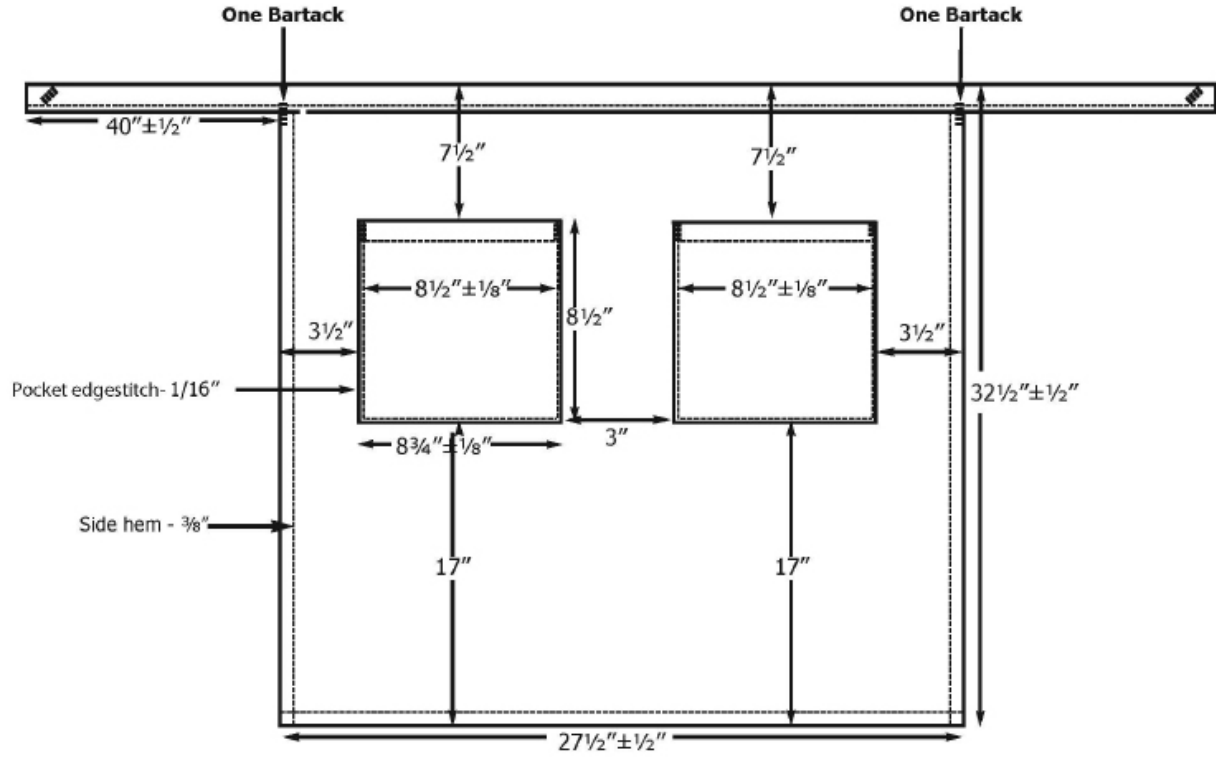

Long Bistro Waist Apron - 2-Pocket # 9012

Product Measurement - Inches

White
PMS P99-1U

Black
PMS NtrBlackC

PMS = Pantone Matching System