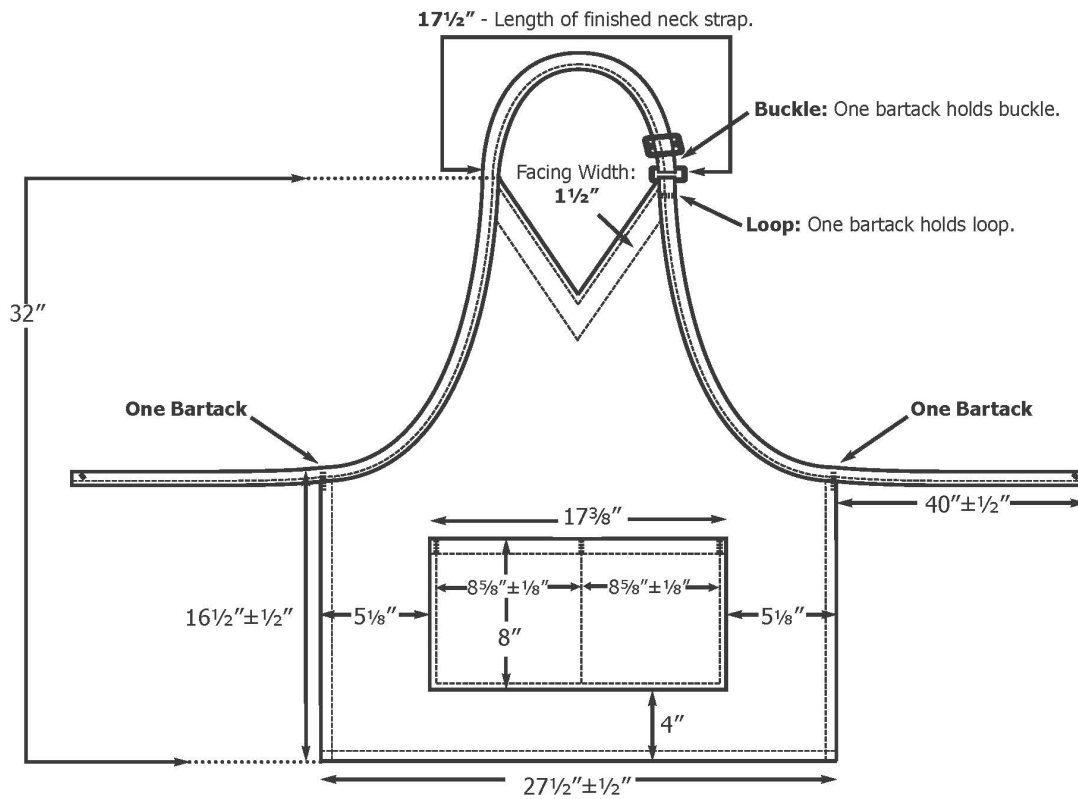

V-Neck Bib Apron - 2-Pocket # 9009

Product Measurement - Inches

Black
PMS NtrBlackC

Black Pinstripe
PMS NtrBlackC

Steel Grey
PMS 2336C

PMS = Pantone Matching System