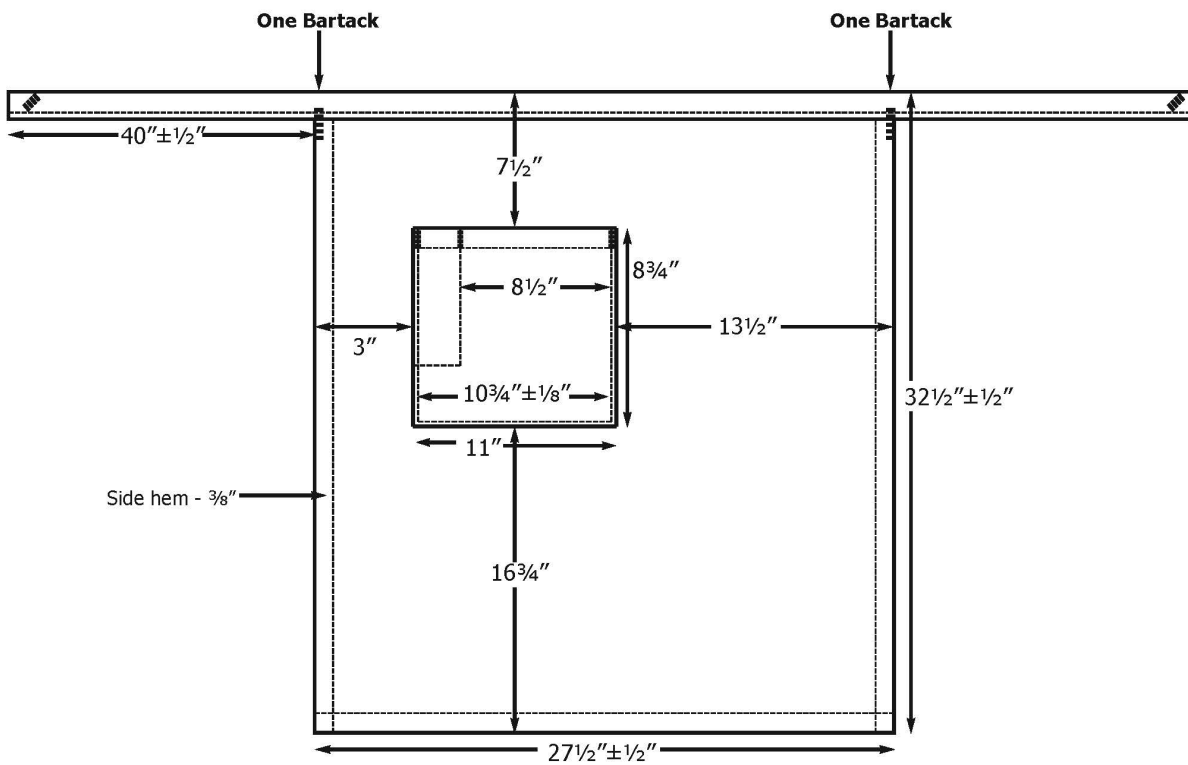

Long Bistro Waist Apron - 1-Pocket # 9008

Product Measurement - Inches

White
PMS P99-1U

Black
PMS NtrBlackC

PMS = Pantone Matching System