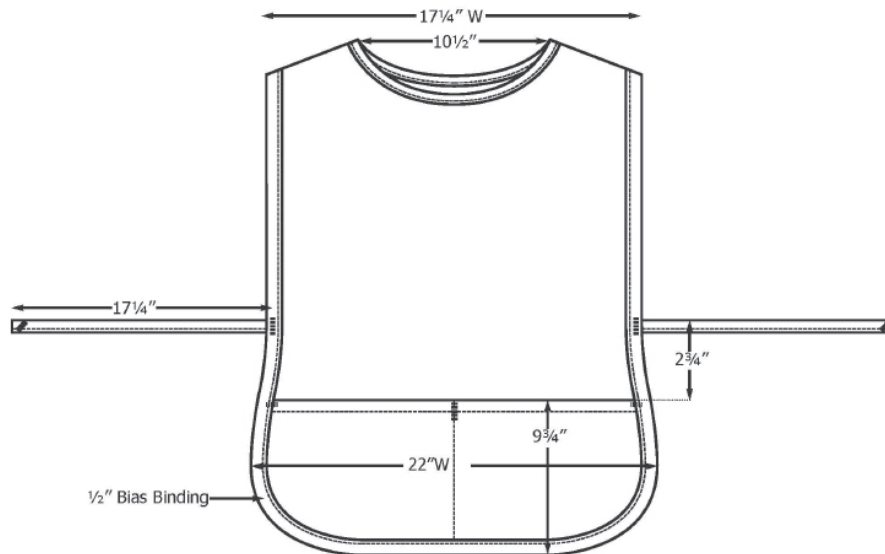

Cobbler Apron - 2-Pocket (Regular & Tall) # 9006

Product Measurement - Inches

REGULAR: 28"L x 16 1/2"W

TALL: 31 1/2"L x 17 1/4"W

White
PMS P99-1U

Navy
PMS 532C

Black
PMS NtrBlackC

Red
PMS 200C