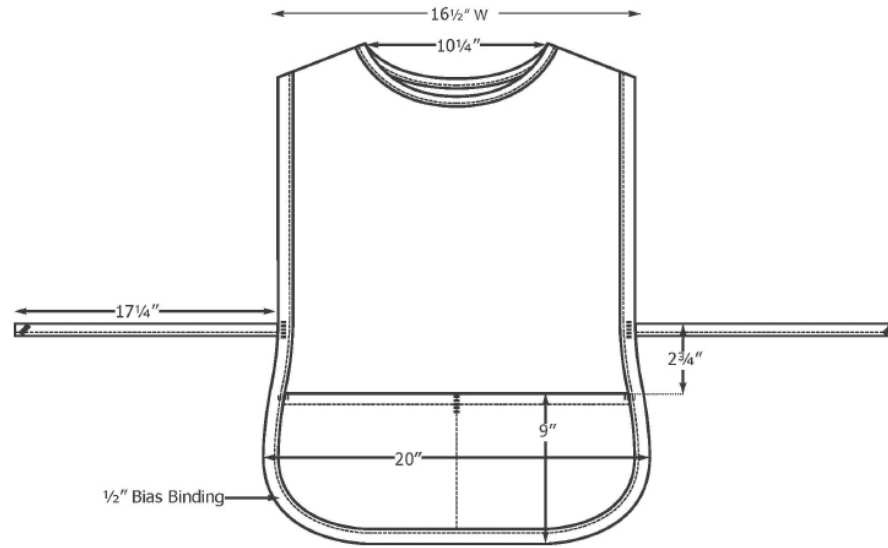

Cobbler Apron - 2-Pocket (Regular & Tall) # 9006

Product Measurement - Inches

REGULAR: 28"L x 16 1/2"W

TALL: 31 1/2"L x 17 1/4"W

White
PMS P99-1U

Navy
PMS 532C

Black
PMS NtrBlackC

Red
PMS 200C