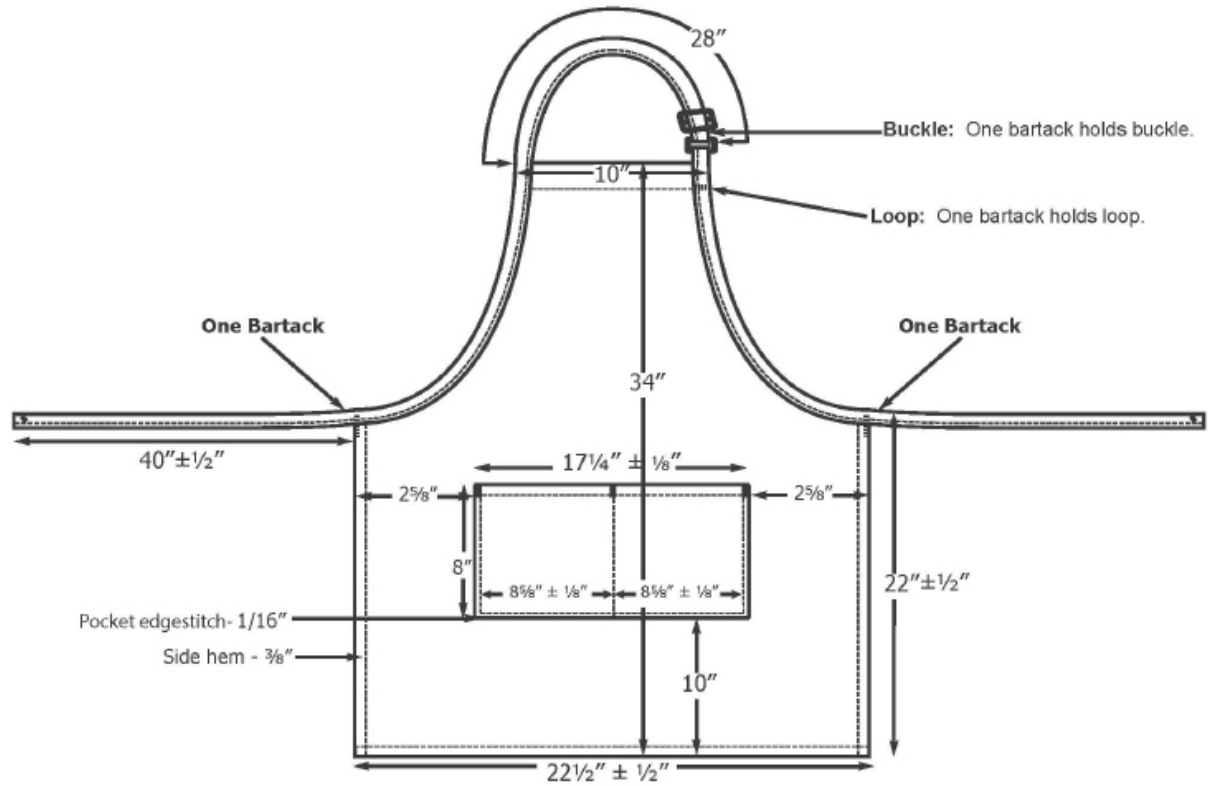

# Butcher Apron - 2-Pocket # 9005

Product Measurement - Inches

White  
PMS P99-1U

Navy  
PMS 532C

Black  
PMS NtrBlackC

Red  
PMS 200C

Royal  
PMS 2111C

Wine  
PMS 7421C