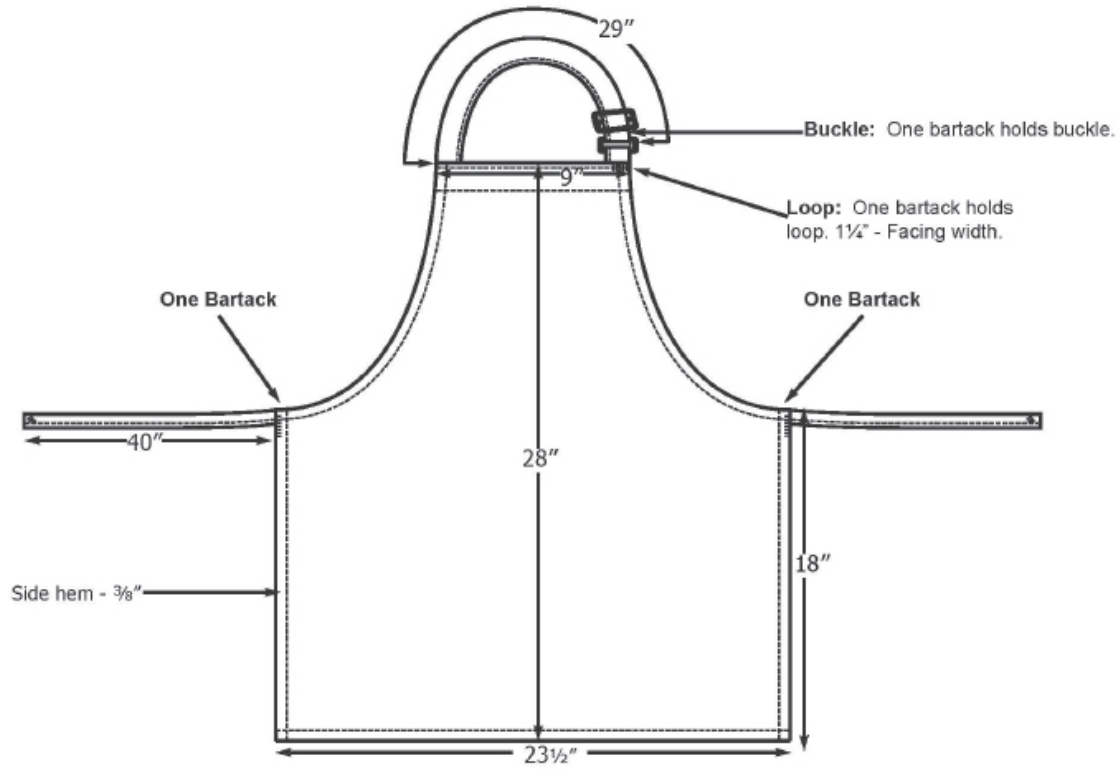

Bib Apron - No Pocket # 9004

Product Measurement - Inches

White
PMS P99-1U

Navy
PMS 532C

Black
PMS NtrBlackC

Red
PMS 200C

Khaki
PMS 2326C

Royal
PMS 2111C