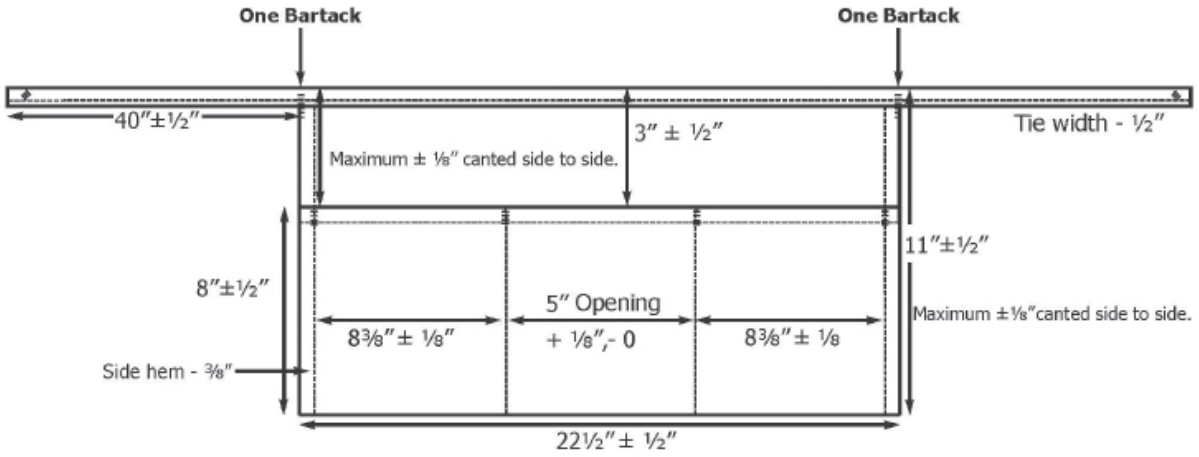

Waist Apron - 3-Pocket # 9003

Product Measurement - Inches

Navy
PMS 532C

Black
PMS NtrBlackC

Red
PMS 200C

Khaki
PMS 2326C

Mocha
PMS 7505U

Royal
PMS 2111C