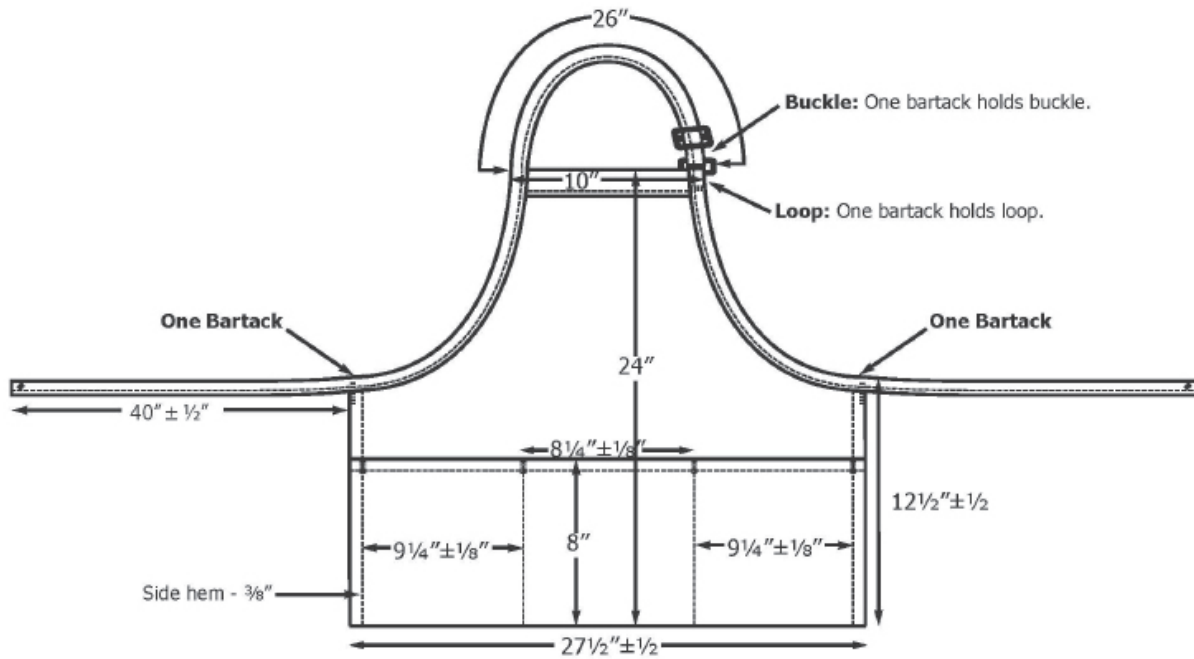

Bib Apron - 3-Pocket # 9002

Product Measurement - Inches

White
PMS P99-1U

Navy
PMS 532C

Black
PMS NtrBlackC

Red
PMS 200C

Khaki
PMS 2326C

Mocha
PMS 7505U