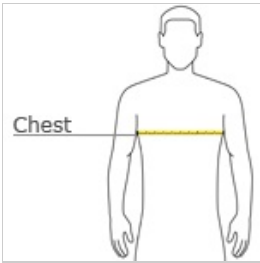

Sport-Tek® Youth PosiCharge® Classic Mesh Reversible Tank. YST500

A moisture-wicking tank with open-hole mesh for a classic look and PosiCharge technology for improved color-fastness.

- 3.6-ounce, 100% polyester mesh with PosiCharge technology
- White mesh reverse
- Double-layer construction with open, individually hemmed layers for easy decoration

HOW TO MEASURE

CHEST

With arms down at sides, measure around the upper body, under arms and over the fullest part of the chest.

SIZE CHART

	XS	S	M	L	XL
Size	4	6/8	10/12	14/16	18/20
Chest	25-26	26-28	28-30	30-32	32-35