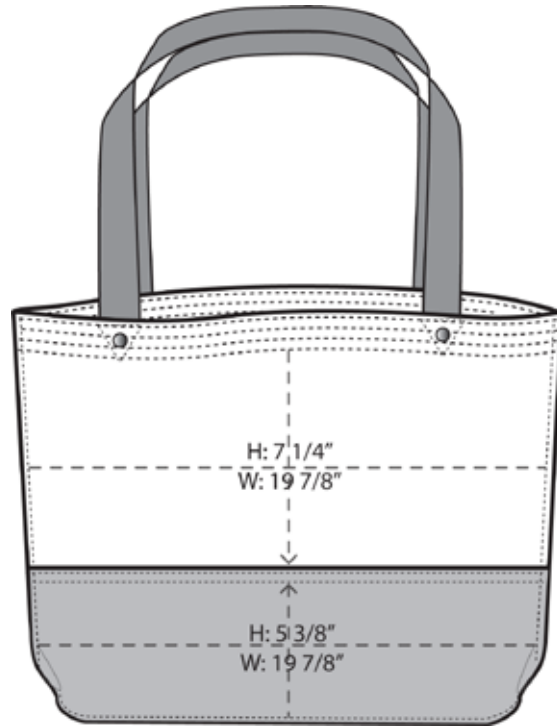

Port Authority® Large Felt Tote BG402L

Constructed from easy-to-decorate felt, this sturdy colorblock tote has riveted web handles. Available in two sizes, it's a budget-friendly way to carry almost anything.

- 100% polyester felt
- Dimensions: 14"h x 20"w x 5"d, Approx. 1,400 cubic inches

Note: Bags not intended for use by children 12 and under. Includes a California Prop 65 and social responsibility [hangtag](#).

Front View

Note: Best graphic placement should be per the embellisher/screen printer recommendations.