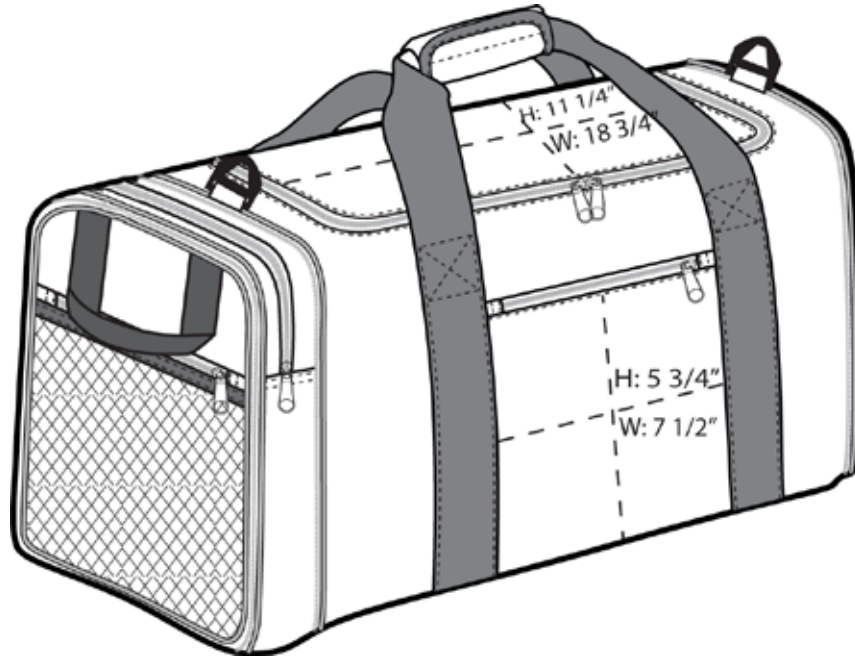

Port Authority® Packable Travel Duffel BG114

Found the perfect souvenir but your suitcase is overflowing? Our Packable Travel Duffel zips into itself for easy packing. Simply unzip for a roomy duffel just right for clothes and treasures.

- 600 denier polyester
- Detachable, adjustable shoulder strap
- Expandable zippered end pocket
- Front zippered pocket
- Zippered mesh end pocket
- Dimensions: 12”h x 23”w x 11”d (expanded); 12”h x 1”w x 11”d (compacted); Approx. 3,036 cubic inches (expanded)

Note: Bags not intended for use by children 12 and under. Includes a California Prop 65 and social responsibility [hangtag](#).

COLOR

Black
PMS NTR BLACK C

Red
PMS 207 C

Royal
PMS 7687 C

Front View

Back View

Above zipper pocket:
H: 2 3/4"
W: 10 3/4"

Below zipper pocket:
H: 8 3/4"
W: 1 3/4"

Packed View

Note: Best graphic placement should be per the embellisher/screen printer recommendations.