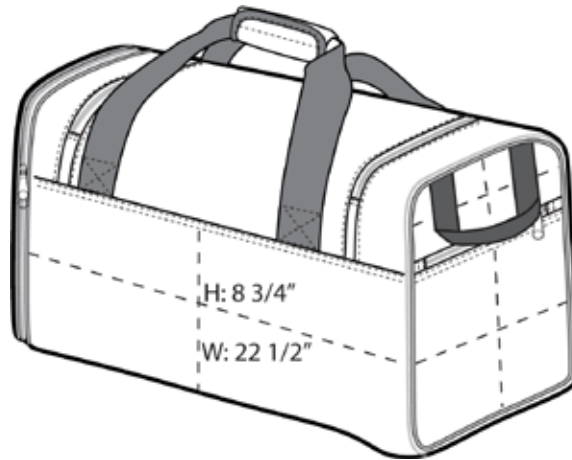

- 600 denier polyester
- Detachable, adjustable shoulder strap
- Expandable zippered end pocket
- Front zippered pocket
- Zippered mesh end pocket
- Dimensions: 12”h x 23”w x 11”d (expanded); 12”h x 1”w x 11”d (compacted); Approx. 3,036 cubic inches (expanded)

Note: Bags not intended for use by children 12 and under. Includes a California Prop 65 and social responsibility [hangtag](#).

COLOR

Black
PMS NTR BLACK C

Red
PMS 207 C

Royal
PMS 7687 C

Front View

Back View

Above zipper pocket:
H: 2 3/4"
W: 10 3/4"

Below zipper pocket:
H: 8 3/4"
W: 1 3/4"

Packed View

Note: Best graphic placement should be per the embellisher/screen printer recommendations.