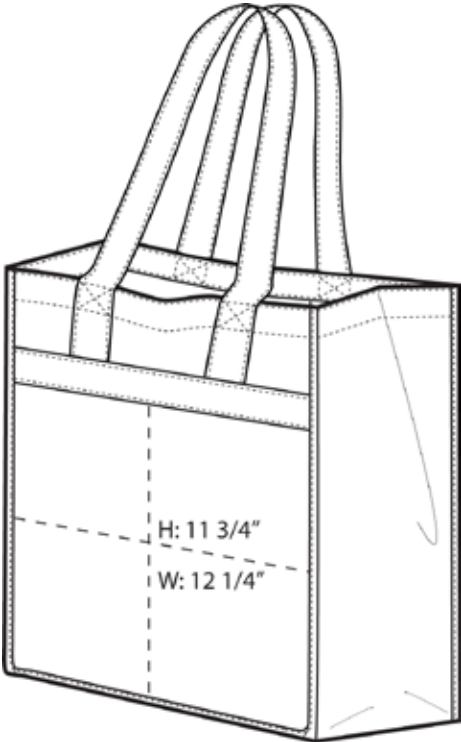

## Port & Company® Standard Polypropylene Grocery Tote B159

This simple grocery tote features a square bottom to sit upright. Double-stitched seams and reinforced handles add durability.

- 100 gram, 100% polypropylene
- Self-fabric handles
- Dimensions: 15.5”h x 13”w x 8”d

### COLOR

Black  
PMS BLACK 7 C

Lime  
PMS 376 C

Navy  
PMS 533 C

Red  
PMS 1797 C

Royal  
PMS 7687 C

**Port & Company® Standard Polypropylene Grocery Tote  
B159**

---

Front View

Back View

Note: Best graphic placement should be per the embellisher/screen printer recommendations.