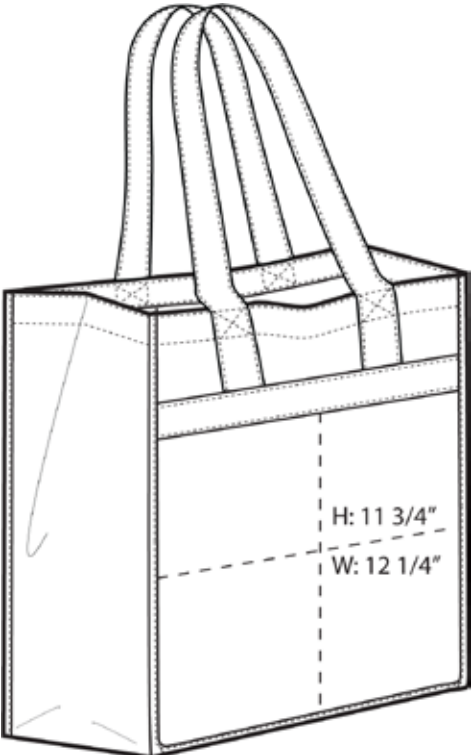

## Port & Company® Standard Polypropylene Grocery Tote B159

This simple grocery tote features a square bottom to sit upright. Double-stitched seams and reinforced handles add durability.

- 100 gram, 100% polypropylene
- Self-fabric handles
- Dimensions: 15.5”h x 13”w x 8”d

### COLOR

Black  
PMS BLACK 7 C

Lime  
PMS 376 C

Navy  
PMS 533 C

Red  
PMS 1797 C

Royal  
PMS 7687 C

**Port & Company® Standard Polypropylene Grocery Tote  
B159**

---

Front View

Back View

Note: Best graphic placement should be per the embellisher/screen printer recommendations.