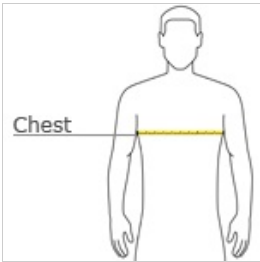

Youth NuBlend® Crewneck Sweatshirt. 562B

- 8-ounce, 50/50 cotton/poly NuBlend® pill-resistant fleece
- High-stitch density for a smooth-printing canvas
- Coverseamed neck, armholes and waistband
- 1x1 rib knit collar, cuffs and waistband with spandex
- Ash (formerly Birch)

front

back

HOW TO MEASURE

CHEST

With arms down at sides, measure around the upper body, under arms and over the fullest part of the chest.

SIZE CHART

	S	M	L	XL
Size	6/8	10/12	14/16	18/20

COLOR INFORMATION