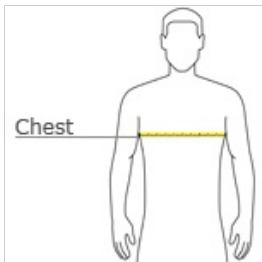

Youth Heavy Cotton™ 100% Cotton T-Shirt. 5000B

- 5.3-ounce, 100% cotton
- 99/1 cotton/poly (Ash)
- 90/10 cotton/poly (Sport Grey)
- 50/50 cotton/poly (Safety Green, Safety Orange, Graphite Heather, Safety Pink, Dark Heather)
- Seamless double-needle 3/4" collar
- Double-needle sleeves and hem
- Taped neck and shoulders
- Tearaway label

Due to the nature of 50/50 cotton/poly neon fabrics, special care must be taken throughout the printing process.

front

back

HOW TO MEASURE

CHEST

With arms down at sides, measure around the upper body, under arms and over the fullest part of the chest.

SIZE CHART

	XS	S	M	L	XL
Size	4	6-8	10/12	14/16	18/20

COLOR INFORMATION

Ash* PMS COOL GREY 3 C	Azalea PMS 2045C	Black PMS 426C	Cardinal Red PMS 1955C	Carolina Blue PMS 659C	Charcoal PMS COOL GRAY 10C	Cobalt PMS 2746C	Coral Silk PMS 1777C	Daisy PMS 122C	Dark Chocolate PMS 412C	Dark Heather PMS 7545C
Electric Green PMS 361C	Forest PMS 5535C	Garnet PMS 188C	Gold PMS 1235C	Graphite Heather PMS 424C	Heliconia PMS 213C	Indigo Blue PMS 5405C	Irish Green PMS 2252C	Kiwi PMS 2276C	Light Blue PMS 543C	Light Pink PMS 684C
Lime PMS 7488C	Maroon PMS 7644C	Military Green PMS 5615C	Mint Green PMS 345C	Natural PMS 2309C	Navy PMS 533C	Neon Blue PMS 2145C	Neon Green PMS 2285C	Old Gold PMS 2313C	Orange PMS 2026C	Purple PMS 2112C
Red PMS 199C	Royal PMS 7686C	S. Orange	Safety Green PMS 382C	Safety Pink PMS 1915C	Sand PMS 7528C	Sapphire PMS 641C	Sky PMS 297C	Sport Grey** PMS COOL GRAY 7 C	Tennessee Orange PMS 151C	Texas Orange PMS 7592C