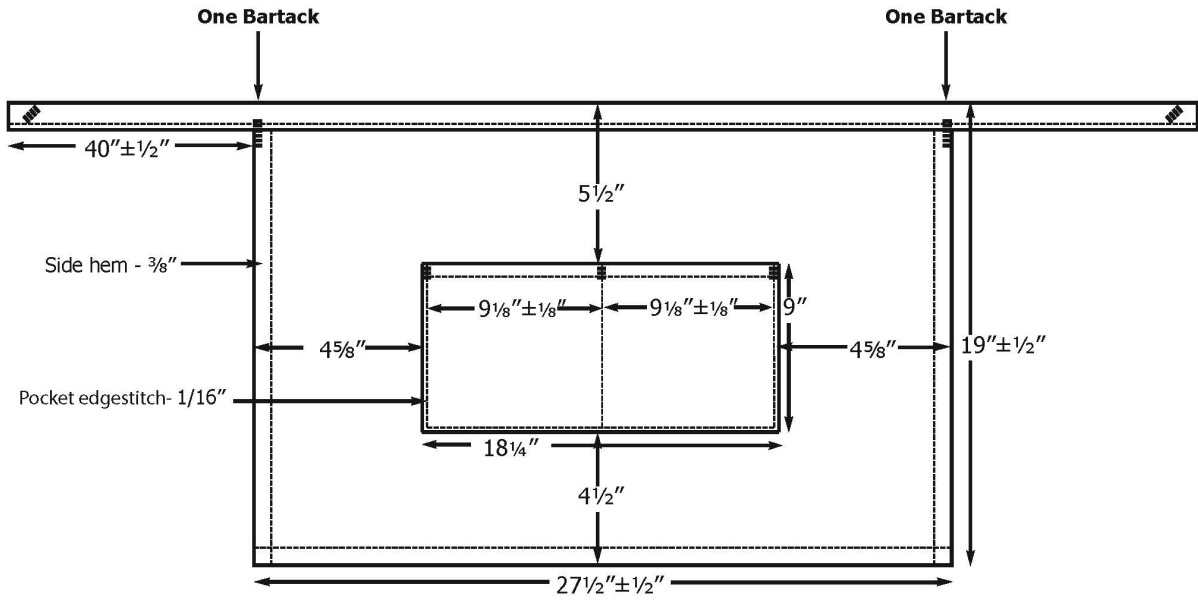

Half Bistro Waist Apron - 2-Pocket # 9007

Product Measurement - Inches

White
PMS P99-1U

Black
PMS NtrBlackC

PMS = Pantone Matching System